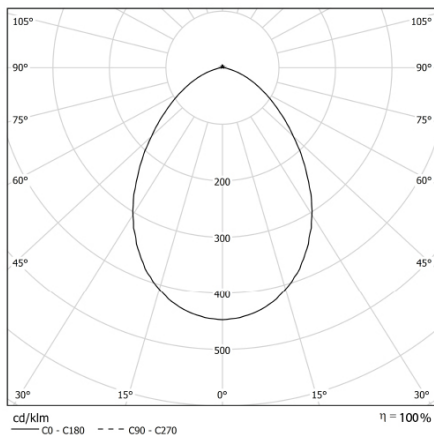

HALL LED ESSENTIAL Medium

IP54 protection from the bottom

| CODE |  | FLUX | SIZE | CERTIFICATIONS |
|--------------|---|--------|-------|---|
| 38MP14K3M54D | 14W 3000K | 2080lm | 210mm |     |

Optics

Microcell polycarbonate internal reflector and opal microprism polycarbonate diffuser. UGR<19.