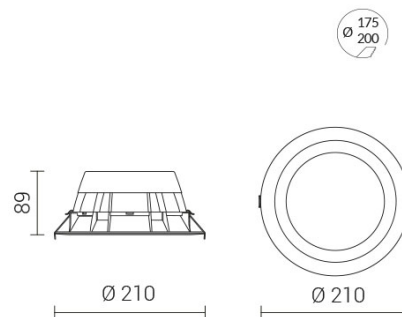

HALL LED ESSENTIAL Medium

IP54 protection from the bottom

| CODE |  | FLUX | SIZE | CERTIFICATIONS |
|--------------|---|--------|-------|---|
| 38MP14K3M54D | 14W 3000K | 2080lm | 210mm |     |

Optics

Microcell polycarbonate internal reflector and opal microprism polycarbonate diffuser. UGR<19.

Specifications

SMD LED technology;
Driver included;
CRI>90;
Mac Adams 3;
Life Time: L80/B10 >50.000h;
5 years complete warranty;
Eye safety: RG0/RG1 in accordance with EN62471:2009

Body

Polycarbonate body and die-cast aluminum heat sink.